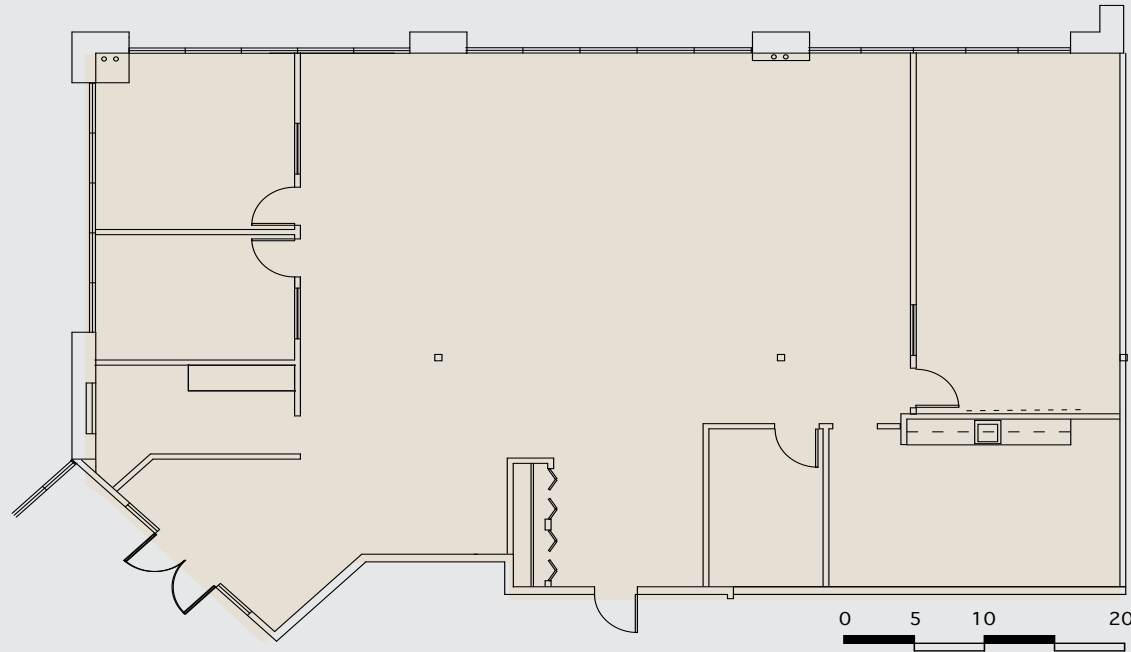

CREEKSIDE OAKS

1740, 1750, 1760 Creekside Oaks Drive | Sacramento, CA

BUILDING 1750 - SUITE 130

±3,490 RSF

Howard Hughes

Senior Vice President
+1 916 491 4335
howard.hughes@jll.com

Bernardo Hubbard

Vice President
+1 916 491 4322
bernardo.hubbard@jll.com