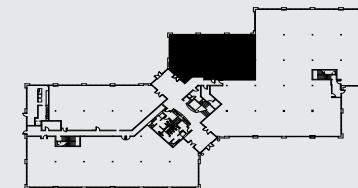

CREEKSIDE OAKS

1740, 1750, 1760 Creekside Oaks Drive | Sacramento, CA

BUILDING 1750 - SUITE 130

±3,490 RSF

Howard Hughes

Senior Vice President
+1 916 491 4335
howard.hughes@jll.com

Bernardo Hubbard

Vice President
+1 916 491 4322
bernardo.hubbard@jll.com