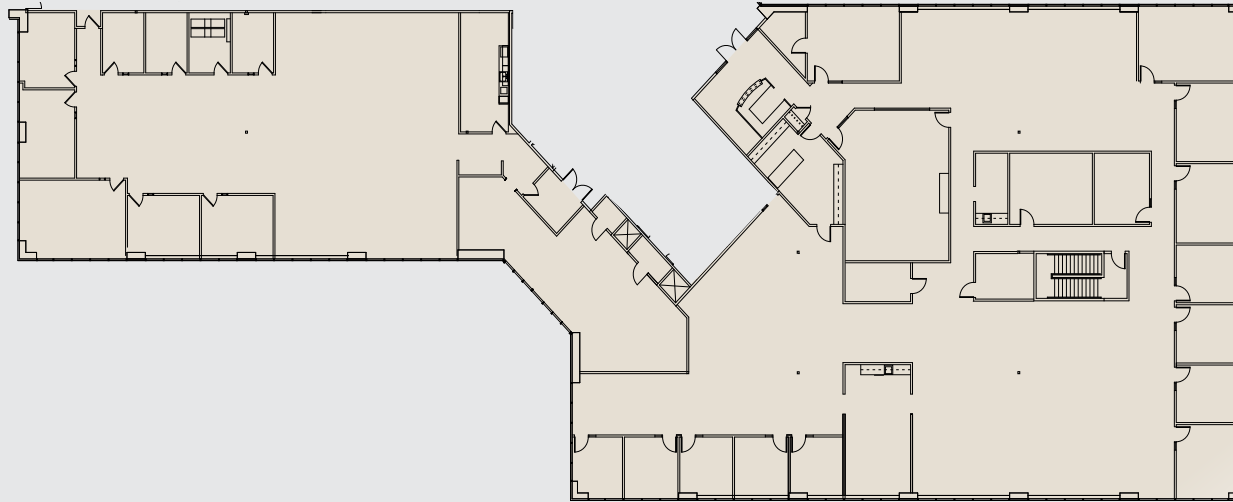

CREEKSIDE OAKS

1740, 1750, 1760 Creekside Oaks Drive | Sacramento, CA

BUILDING 1760 - SUITE 200 & 220

±20,882 RSF

Howard Hughes

Senior Vice President

+1 916 491 4335

howard.hughes@am.jll.com