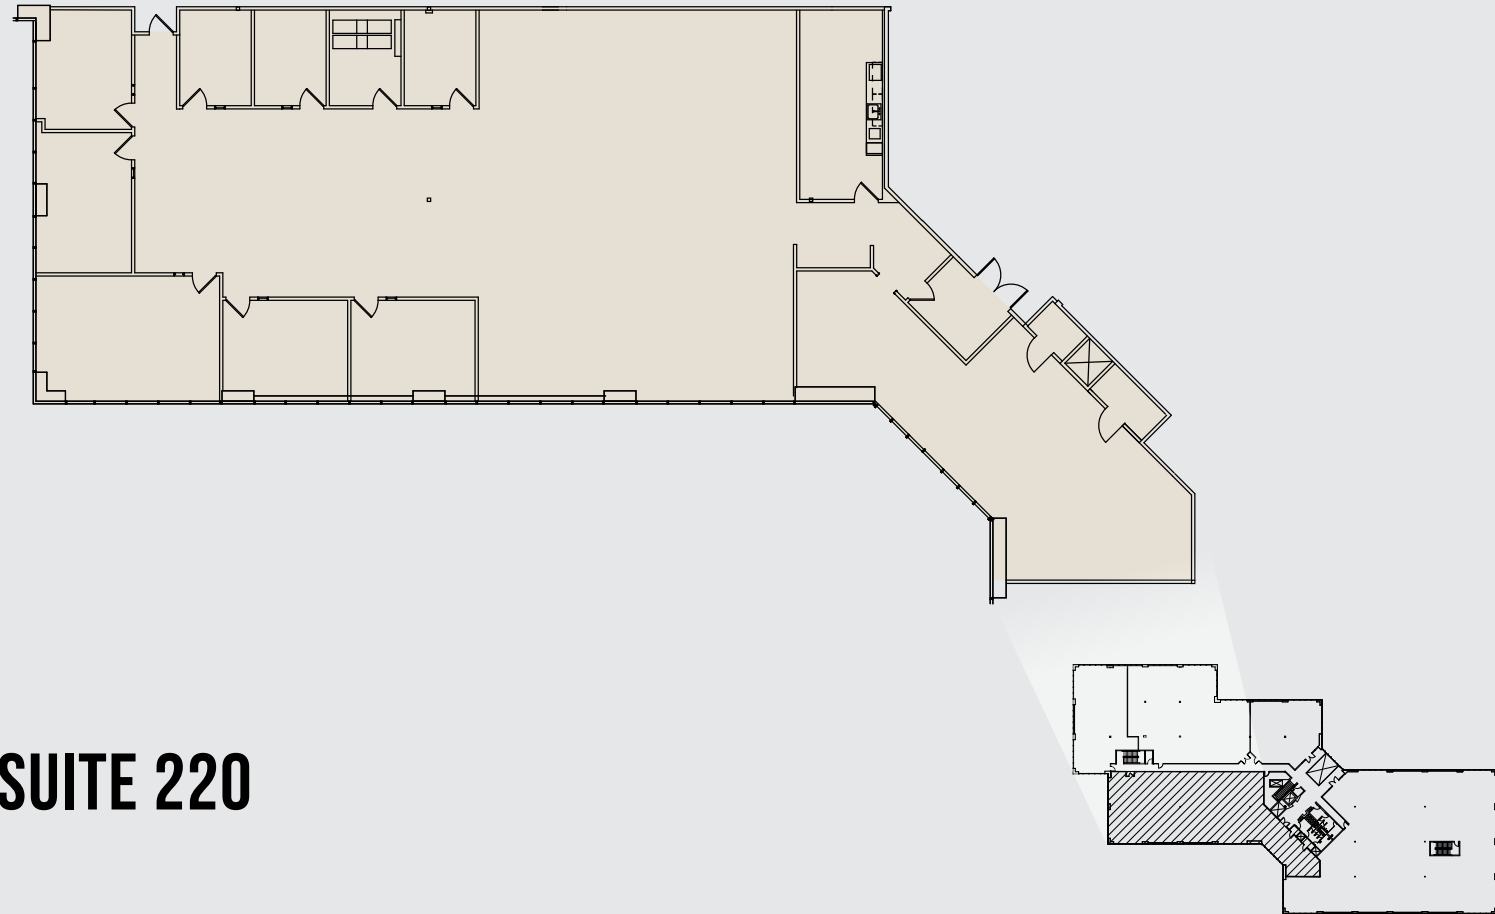

CREEKSIDE OAKS

1740, 1750, 1760 Creekside Oaks Drive | Sacramento, CA

BUILDING 1760 - SUITE 220

±7,235 RSF

Howard Hughes

Senior Vice President
+1 916 491 4335
howard.hughes@am.jll.com

Bernardo Hubbard

Vice President
+1 916 491 4322
bernardo.hubbard@am.jll.com