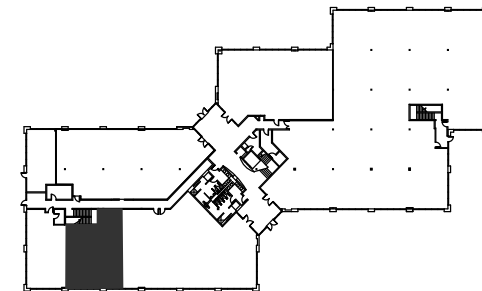

CREEKSIDE OAKS

1740, 1750, 1760 Creekside Oaks Drive | Sacramento, CA

BUILDING 1750 - SUITE 210

±1,725 RSF

Howard Hughes

Senior Vice President
+1 916 491 4335
howard.hughes@am.jll.com

Bernardo Hubbard

Vice President
+1 916 491 4322
bernardo.hubbard@am.jll.com