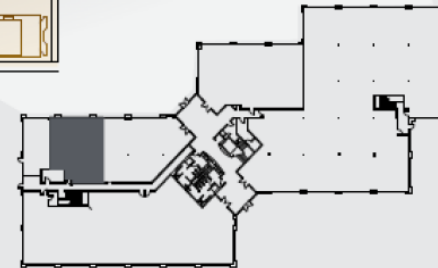

CREEKSIDE OAKS

1740, 1750, 1760 Creekside Oaks Drive | Sacramento, CA

BUILDING 1750 - SUITE 180

±1,635 SF

Howard Hughes

Senior Vice President

+1 916 491 4335

howard.hughes@am.jll.com