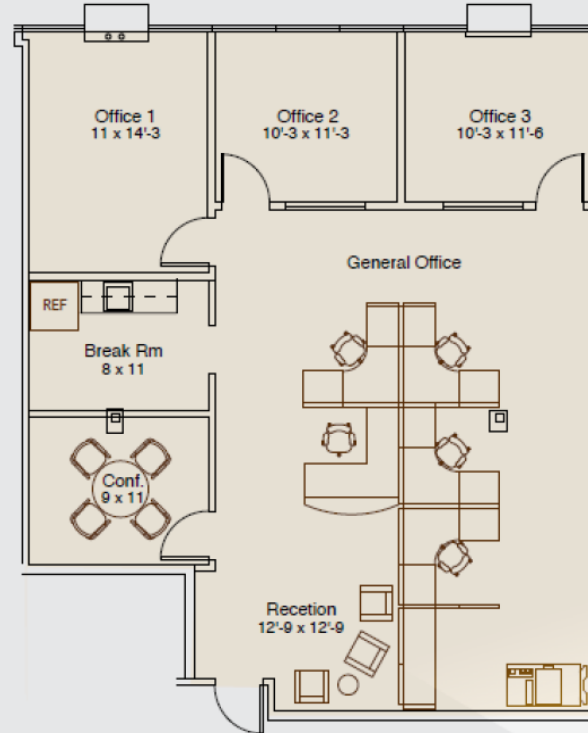

CREEKSIDE OAKS

1740, 1750, 1760 Creekside Oaks Drive | Sacramento, CA

BUILDING 1750 - SUITE 180

±1,635 SF

Howard Hughes

Senior Vice President

+1 916 491 4335

howard.hughes@am.jll.com