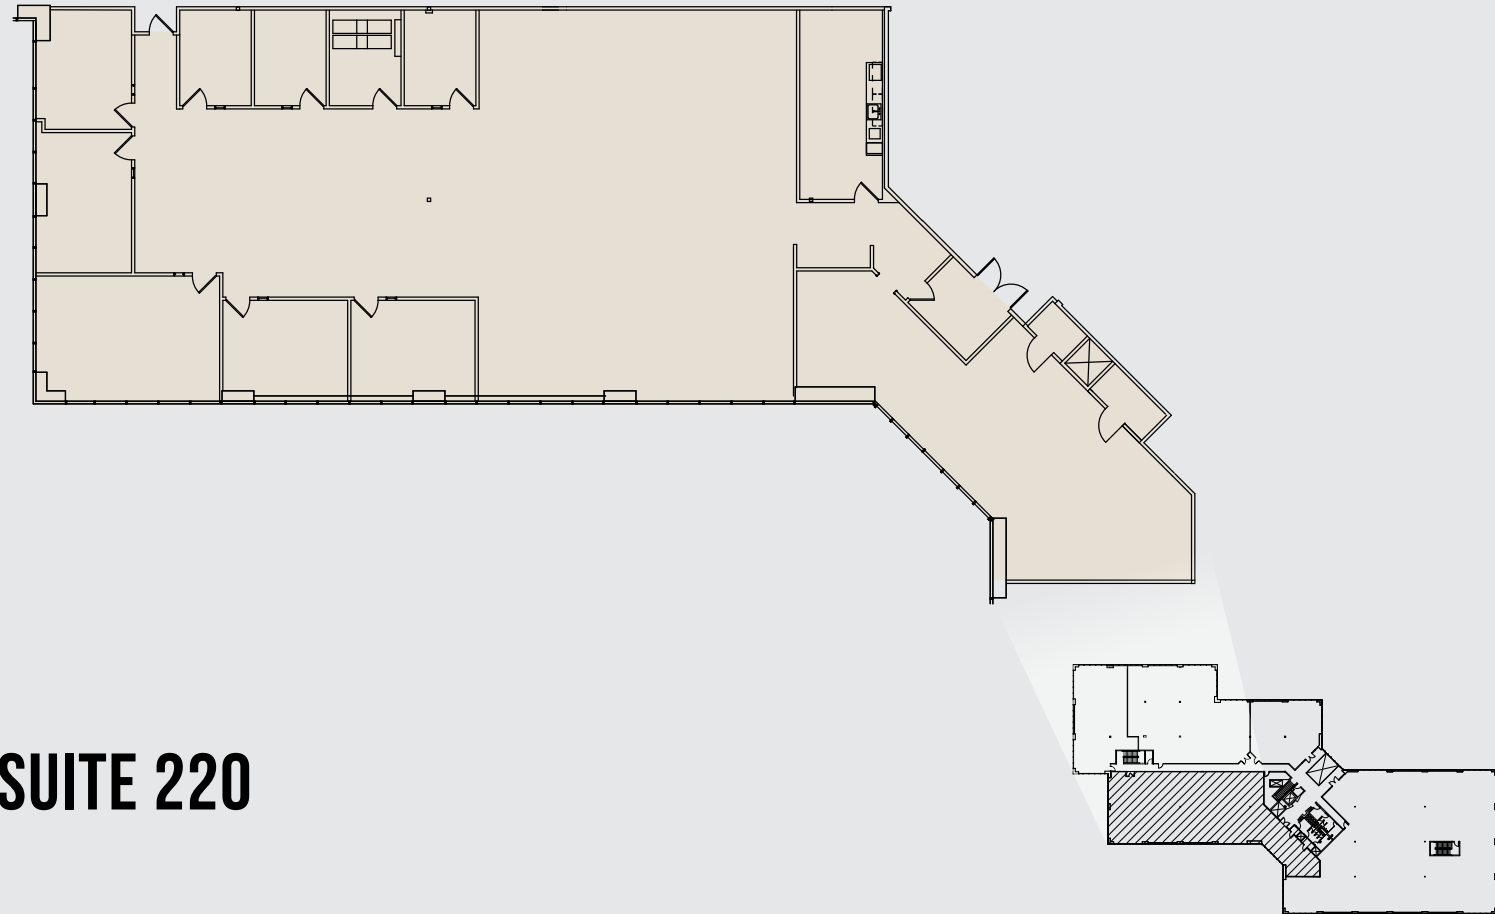

CREEKSIDE OAKS

1740, 1750, 1760 Creekside Oaks Drive | Sacramento, CA

BUILDING 1760 - SUITE 220

±7,134 RSF

Howard Hughes

Senior Vice President
+1 916 491 4335
howard.hughes@am.jll.com

Bernardo Hubbard

Vice President
+1 916 491 4322
bernardo.hubbard@am.jll.com