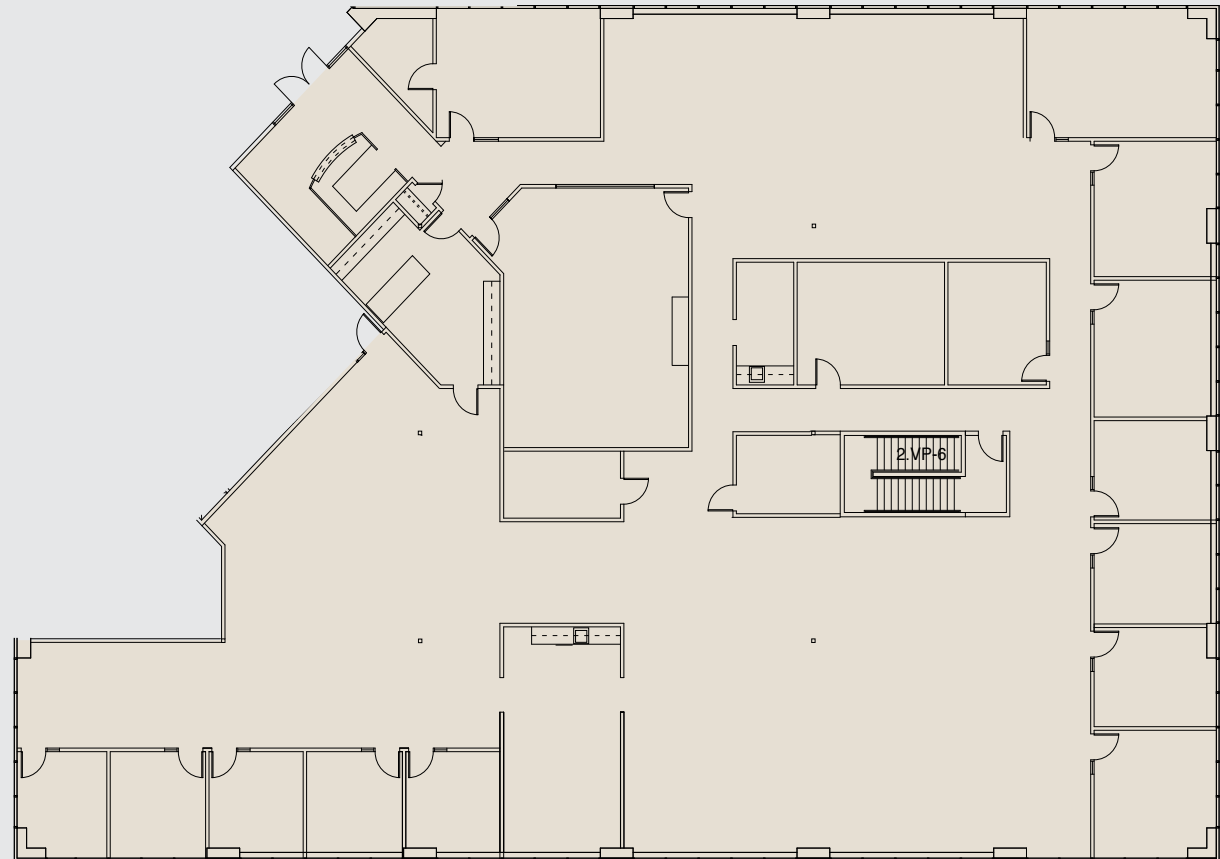

CREEKSIDE OAKS

1740, 1750, 1760 Creekside Oaks Drive | Sacramento, CA

Virtual Tour

BUILDING 1760 - SUITE 200

±13,412 RSF

Howard Hughes

Senior Vice President
+1 916 491 4335
howard.hughes@am.jll.com

Bernardo Hubbard