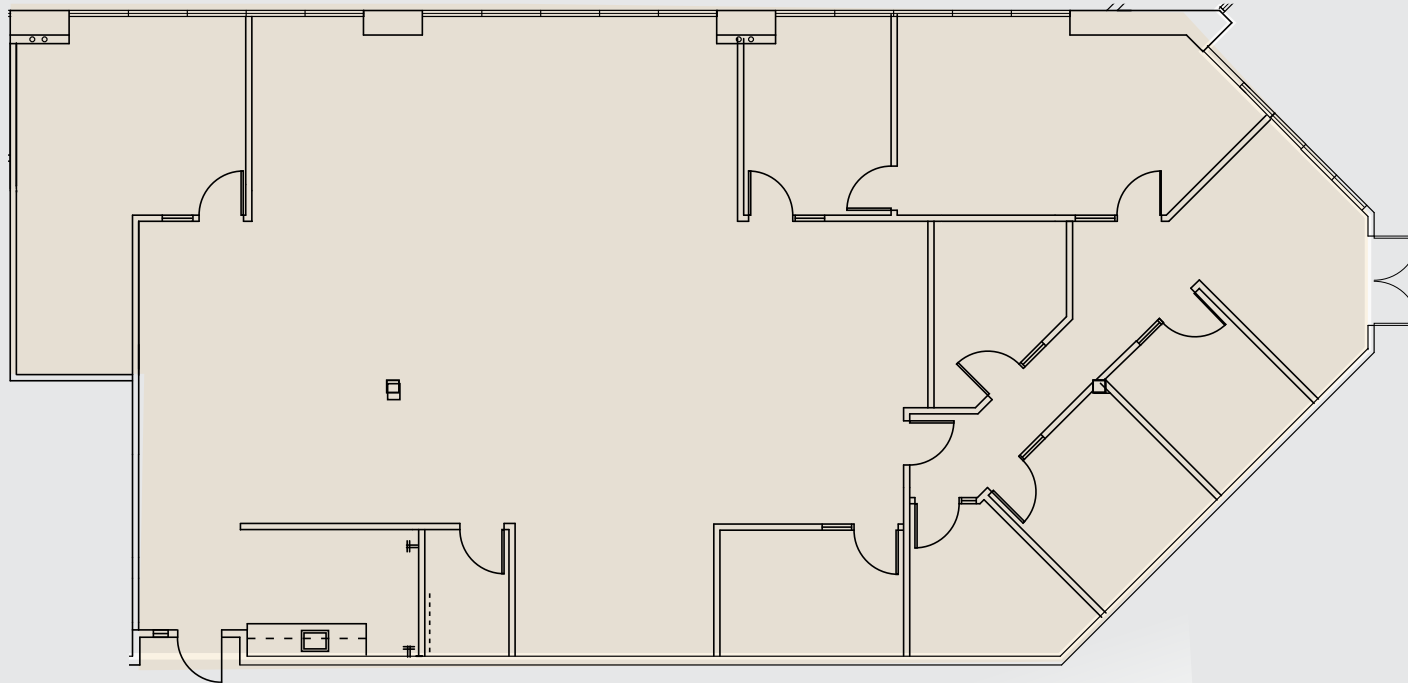

CREEKSIDE OAKS

1740, 1750, 1760 Creekside Oaks Drive | Sacramento, CA

BUILDING 1750 - SUITE 225

±4,031 RSF

Howard Hughes

Senior Vice President
+1 916 491 4335
howard.hughes@am.jll.com

Bernardo Hubbard

Vice President
+1 916 491 4322
bernardo.hubbard@am.jll.com