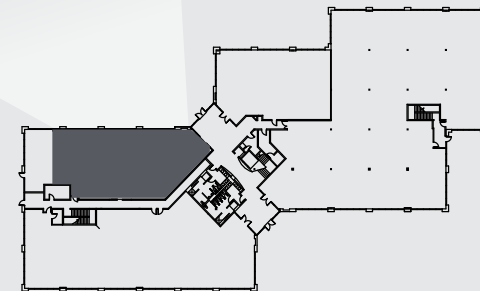

CREEKSIDE OAKS

1740, 1750, 1760 Creekside Oaks Drive | Sacramento, CA

BUILDING 1750 - SUITE 225

±4,031 RSF

Howard Hughes

Senior Vice President
+1 916 491 4335
howard.hughes@am.jll.com

Bernardo Hubbard

Vice President
+1 916 491 4322
bernardo.hubbard@am.jll.com