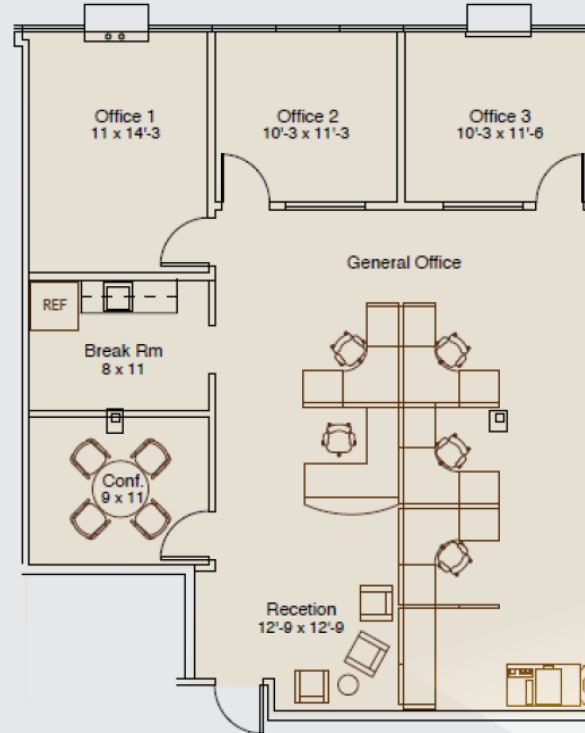

CREEKSIDO OAKS

1740, 1750, 1760 Creekside Oaks Drive | Sacramento, CA

BUILDING 1750 - SUITE 180

±1,596 SF

Howard Hughes

Senior Vice President

+1 916 491 4335

howard.hughes@am.jll.com