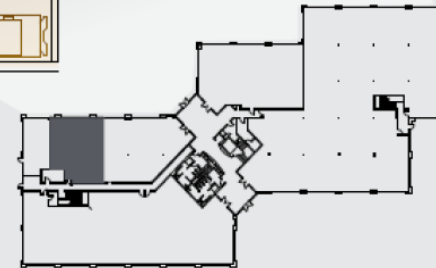

CREEKSIDO OAKS

1740, 1750, 1760 Creekside Oaks Drive | Sacramento, CA

BUILDING 1750 - SUITE 180

±1,596 SF

Howard Hughes

Senior Vice President

+1 916 491 4335

howard.hughes@am.jll.com