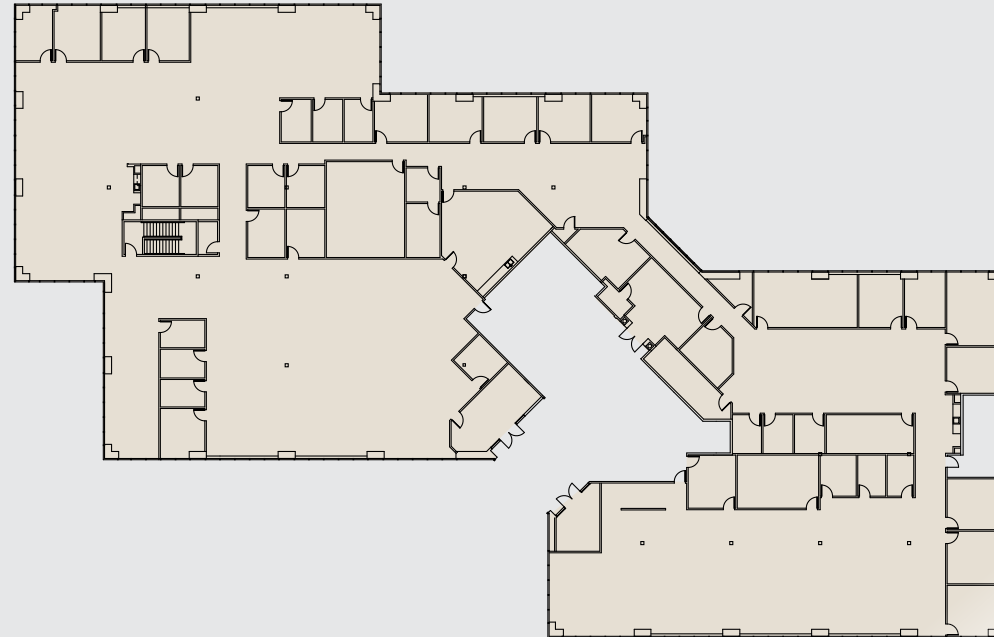

CREEKSIDE OAKS

1740, 1750, 1760 Creekside Oaks Drive | Sacramento, CA

BUILDING 1740 - SUITE 200

±30,285 RSF

Howard Hughes

Senior Vice President
+1 916 491 4335
howard.hughes@am.jll.com

Bernardo Hubbard

Vice President
+1 916 491 4322
bernardo.hubbard@am.jll.com